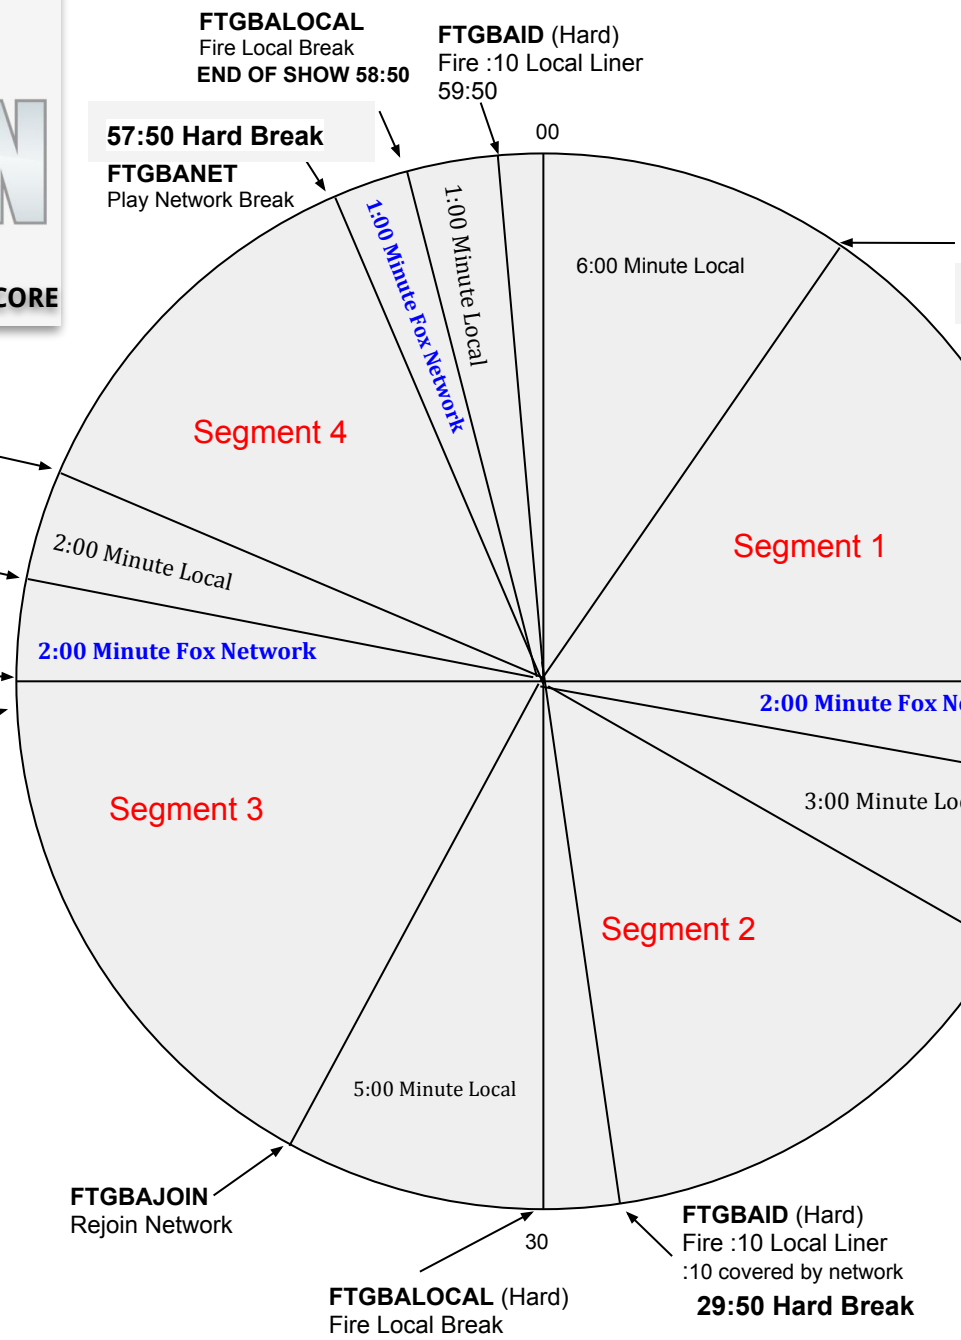

# GUY BENSON SHOW

SATURDAY ENCORE

**SATURDAY CLOCK**  
**PID Name: FT Benson Sat**  
 Effective August 31, 2020  
 Premiere XDS PRO4-P Satellite  
 3P-6 PM Eastern/ 12P-3 PM PT

**FTGBAJJOIN**  
 Rejoin Network  
**06:00- Hard Start**

**FTGBAJJOIN**  
 Rejoin Network

**FTGBALLOCAL**  
 Fire Local Break

**FTGBANET**  
 Play Network Break

**FTGBAID (Floating)**  
 Fire :10 Local Liner  
 :10 covered by network

**FTGBAID (Floating)**  
 Fire :10 Local Liner  
 :10 covered by network

**Programming Schedule:**  
 PLEASE CALL AFFILIATE SALES  
 212-301-5439

**Hard outs for Local Breaks at 29:50 and 58:50. Other breaks float.**

FTGBALLOCAL = fires local break.  
 FTGBAJJOIN = local streaming start.  
 FTGBAID = fires local :10 liner.  
 FTGBANET = local streaming stop.